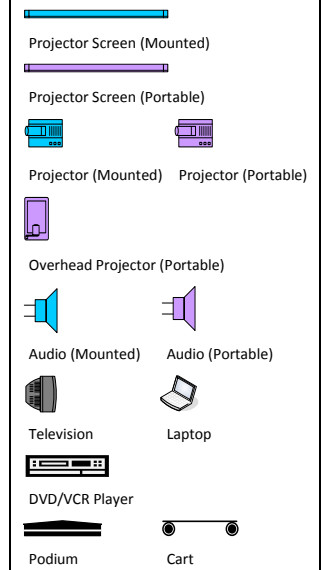

COAS Classroom Technology Survey

September 2009

Jeter Hall
First Floor

Symbols

Wireless Signal Strength

- 5 Excellent
- 4 Very Good
- 3 Good
- 2 Poor
- 1 Very Poor

COAS Classroom Technology Survey

September 2009

Jeter Hall
Second Floor

Symbols

Wireless Signal Strength

- Excellent
- Very Good
- Good
- Poor
- Very Poor